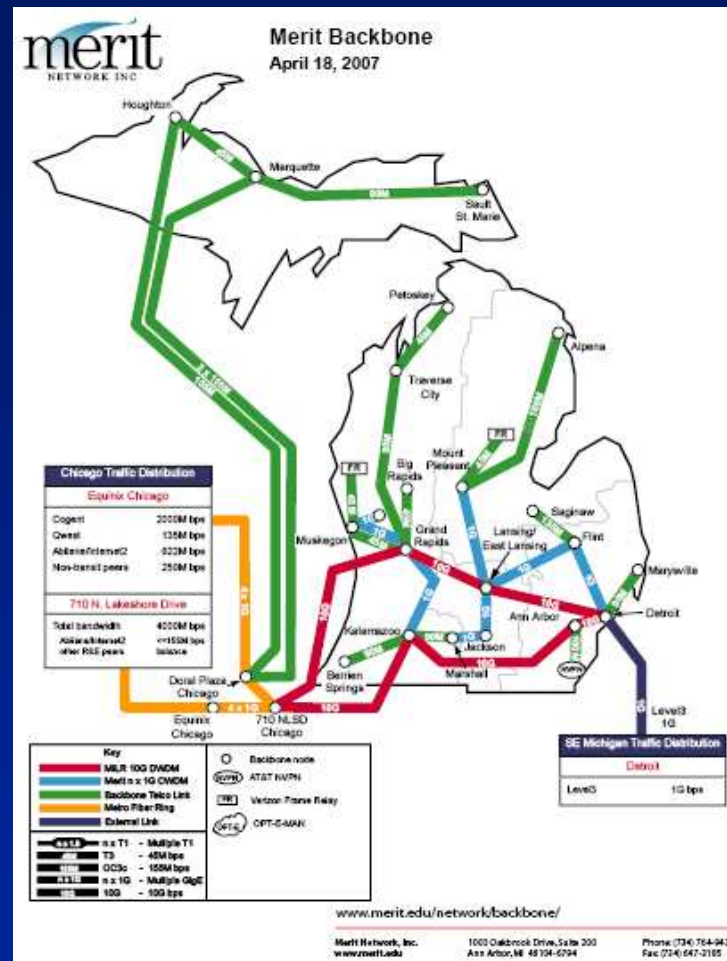

Merit Regional Network

<http://merit.edu/network/backbone/pdf/backbone.pdf>