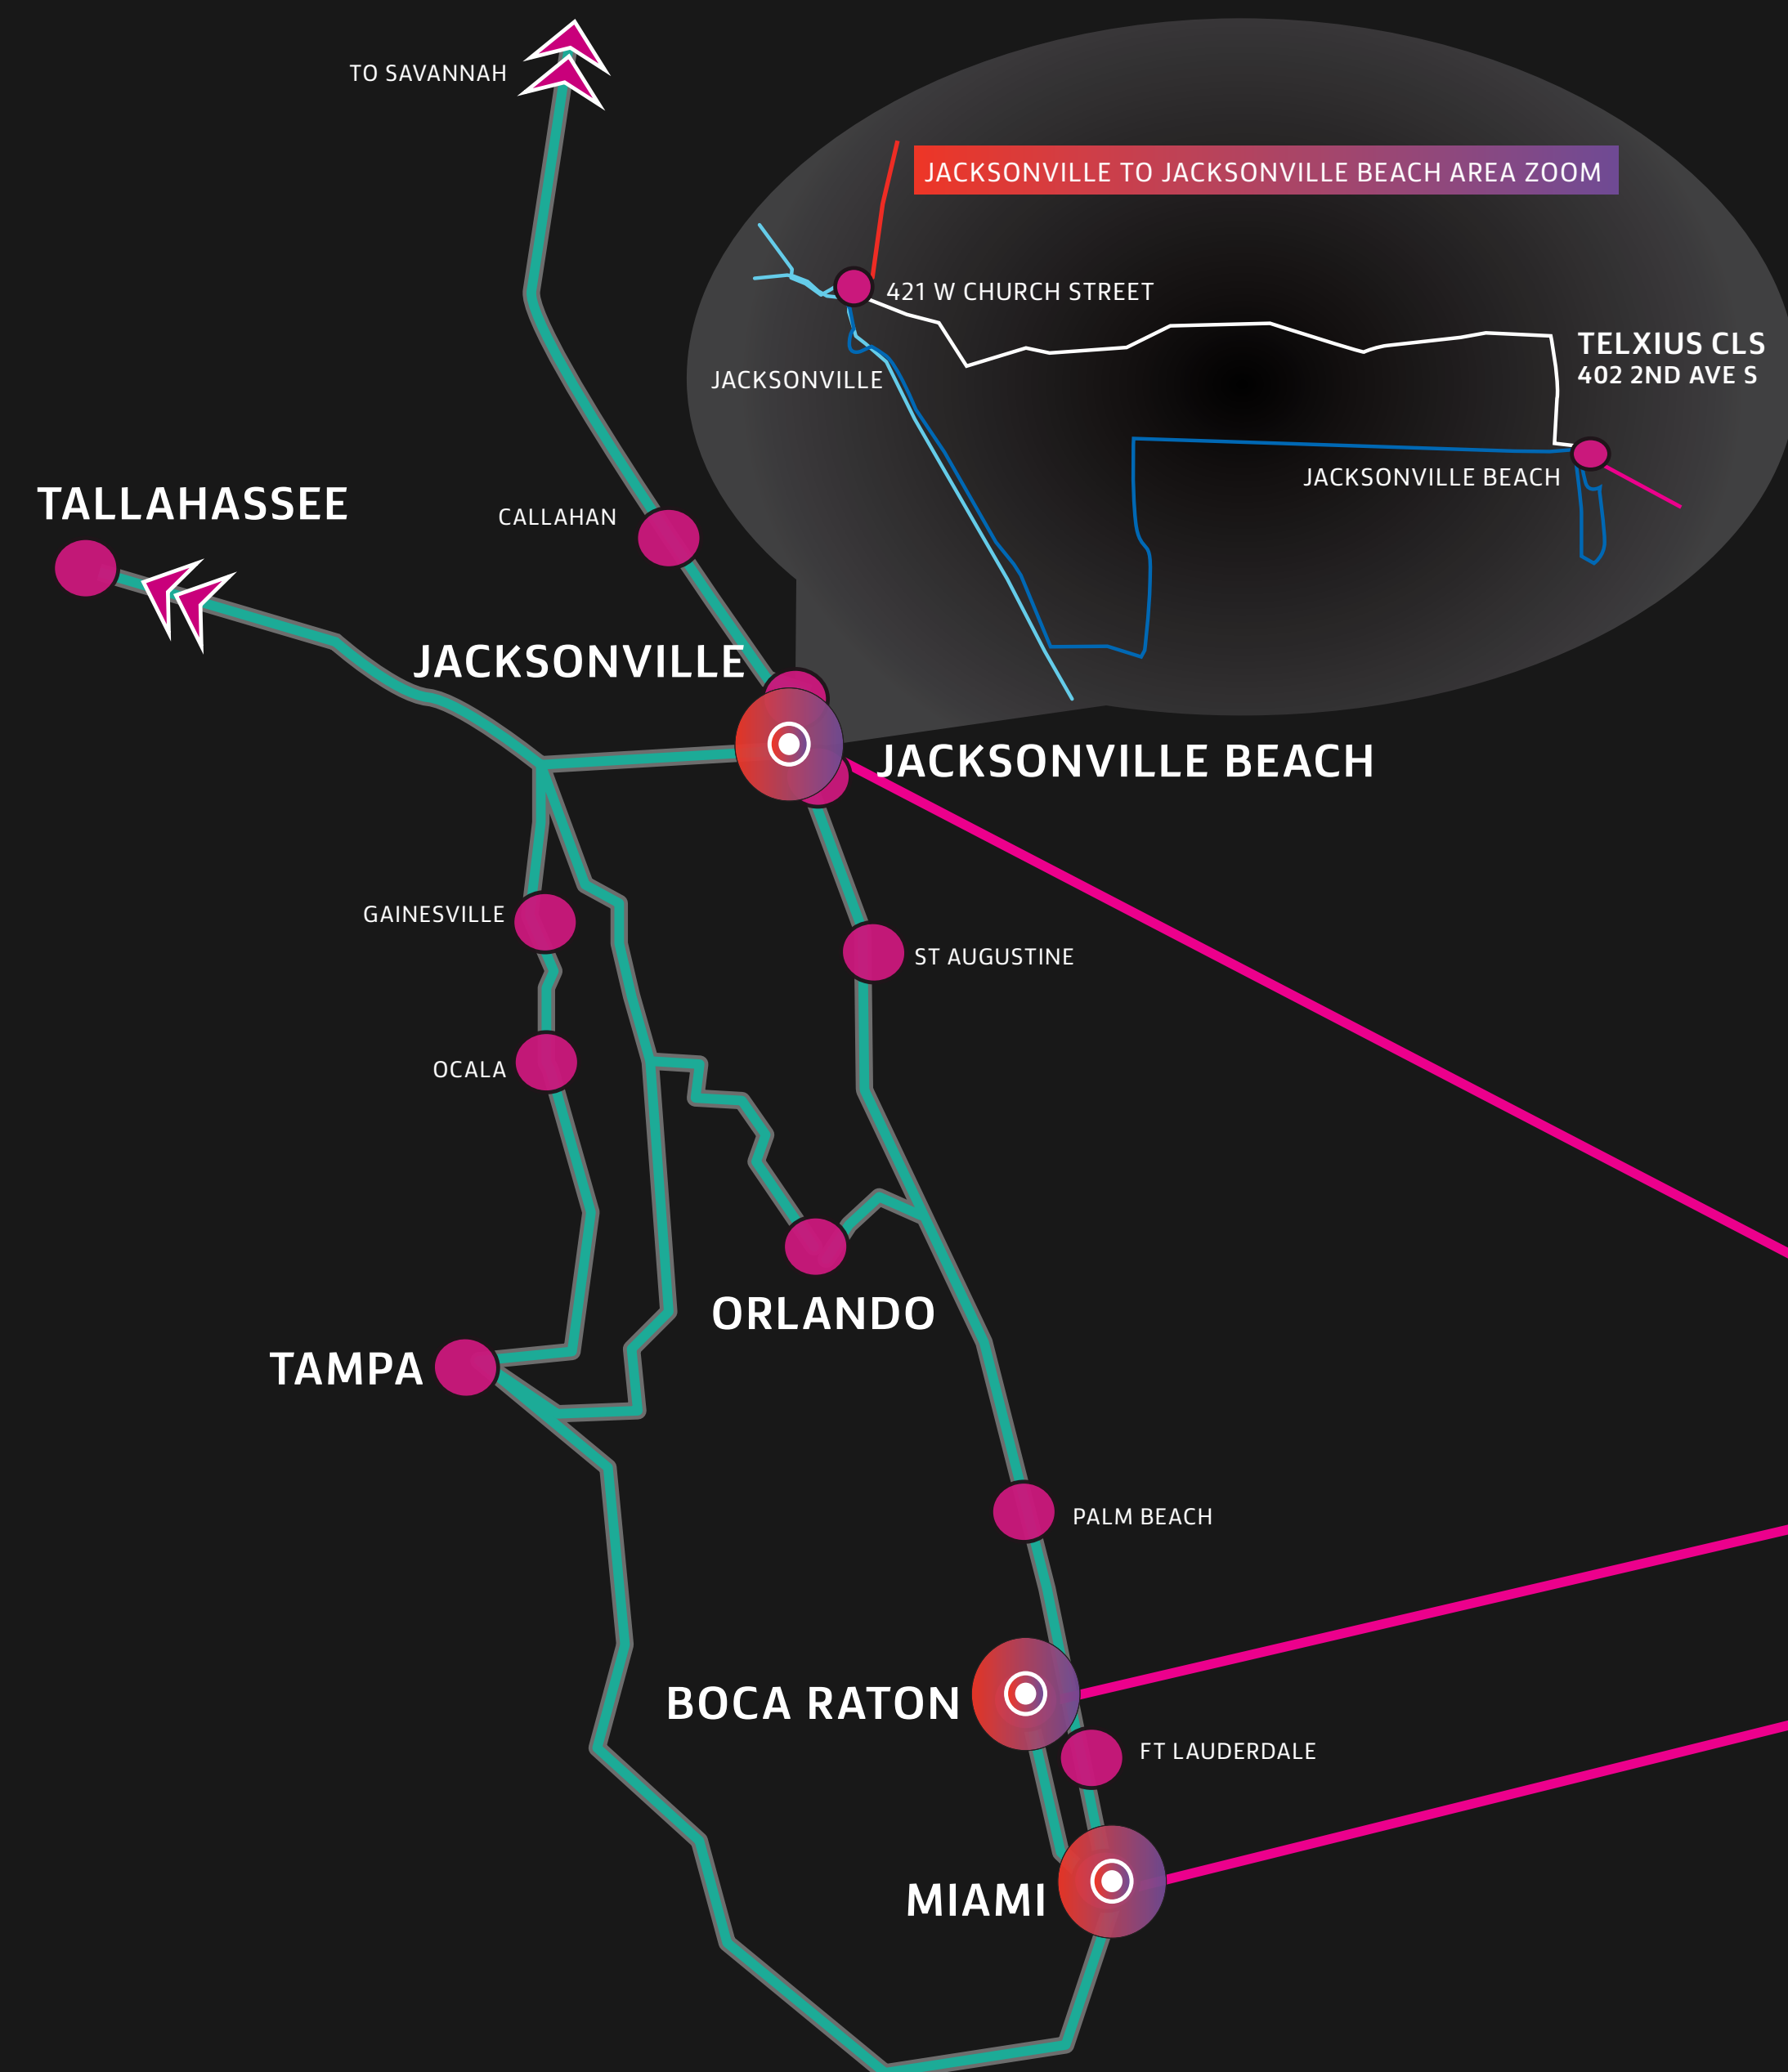

TENNESSEE
425 Duke Dr., Franklin - Flexential
500 W Sunnimit Hill Dr., Knoxville - Digital Crossing
2333 Lovell Rd., Knoxville - Windstream
112 Sixth St., Bristol - Windstream
78 W Virginia Ave., Memphis - Windstream
105 Westwood Pl., Nashville - Windstream

LEGEND

-  ACTIVE POP (POINT OF PRESENCE)
-  CORE NETWORK ACCESS POINT
-  DIA (DEDICATED INTERNET ACCESS) POP
-  CABLE LANDING STATION
-  REGIONAL NETWORK (ACTIVE)
-  CORE NETWORK (ACTIVE)
-  CORE NETWORK (IN PROGRESS)
-  ILEC (INCUMBENT LOCAL EXCHANGE CARRIER)

Build Partnerships
Pushing Strategic Partners to develop new technologies

174K+

Fiber Route Miles Nationwide

200K+

Serviceable Business Addresses

16K+

Fiber-Fed Buildings

PORTLAND, OR

JACKSONVILLE, FL

VIRGINIA BEACH / NEW YORK