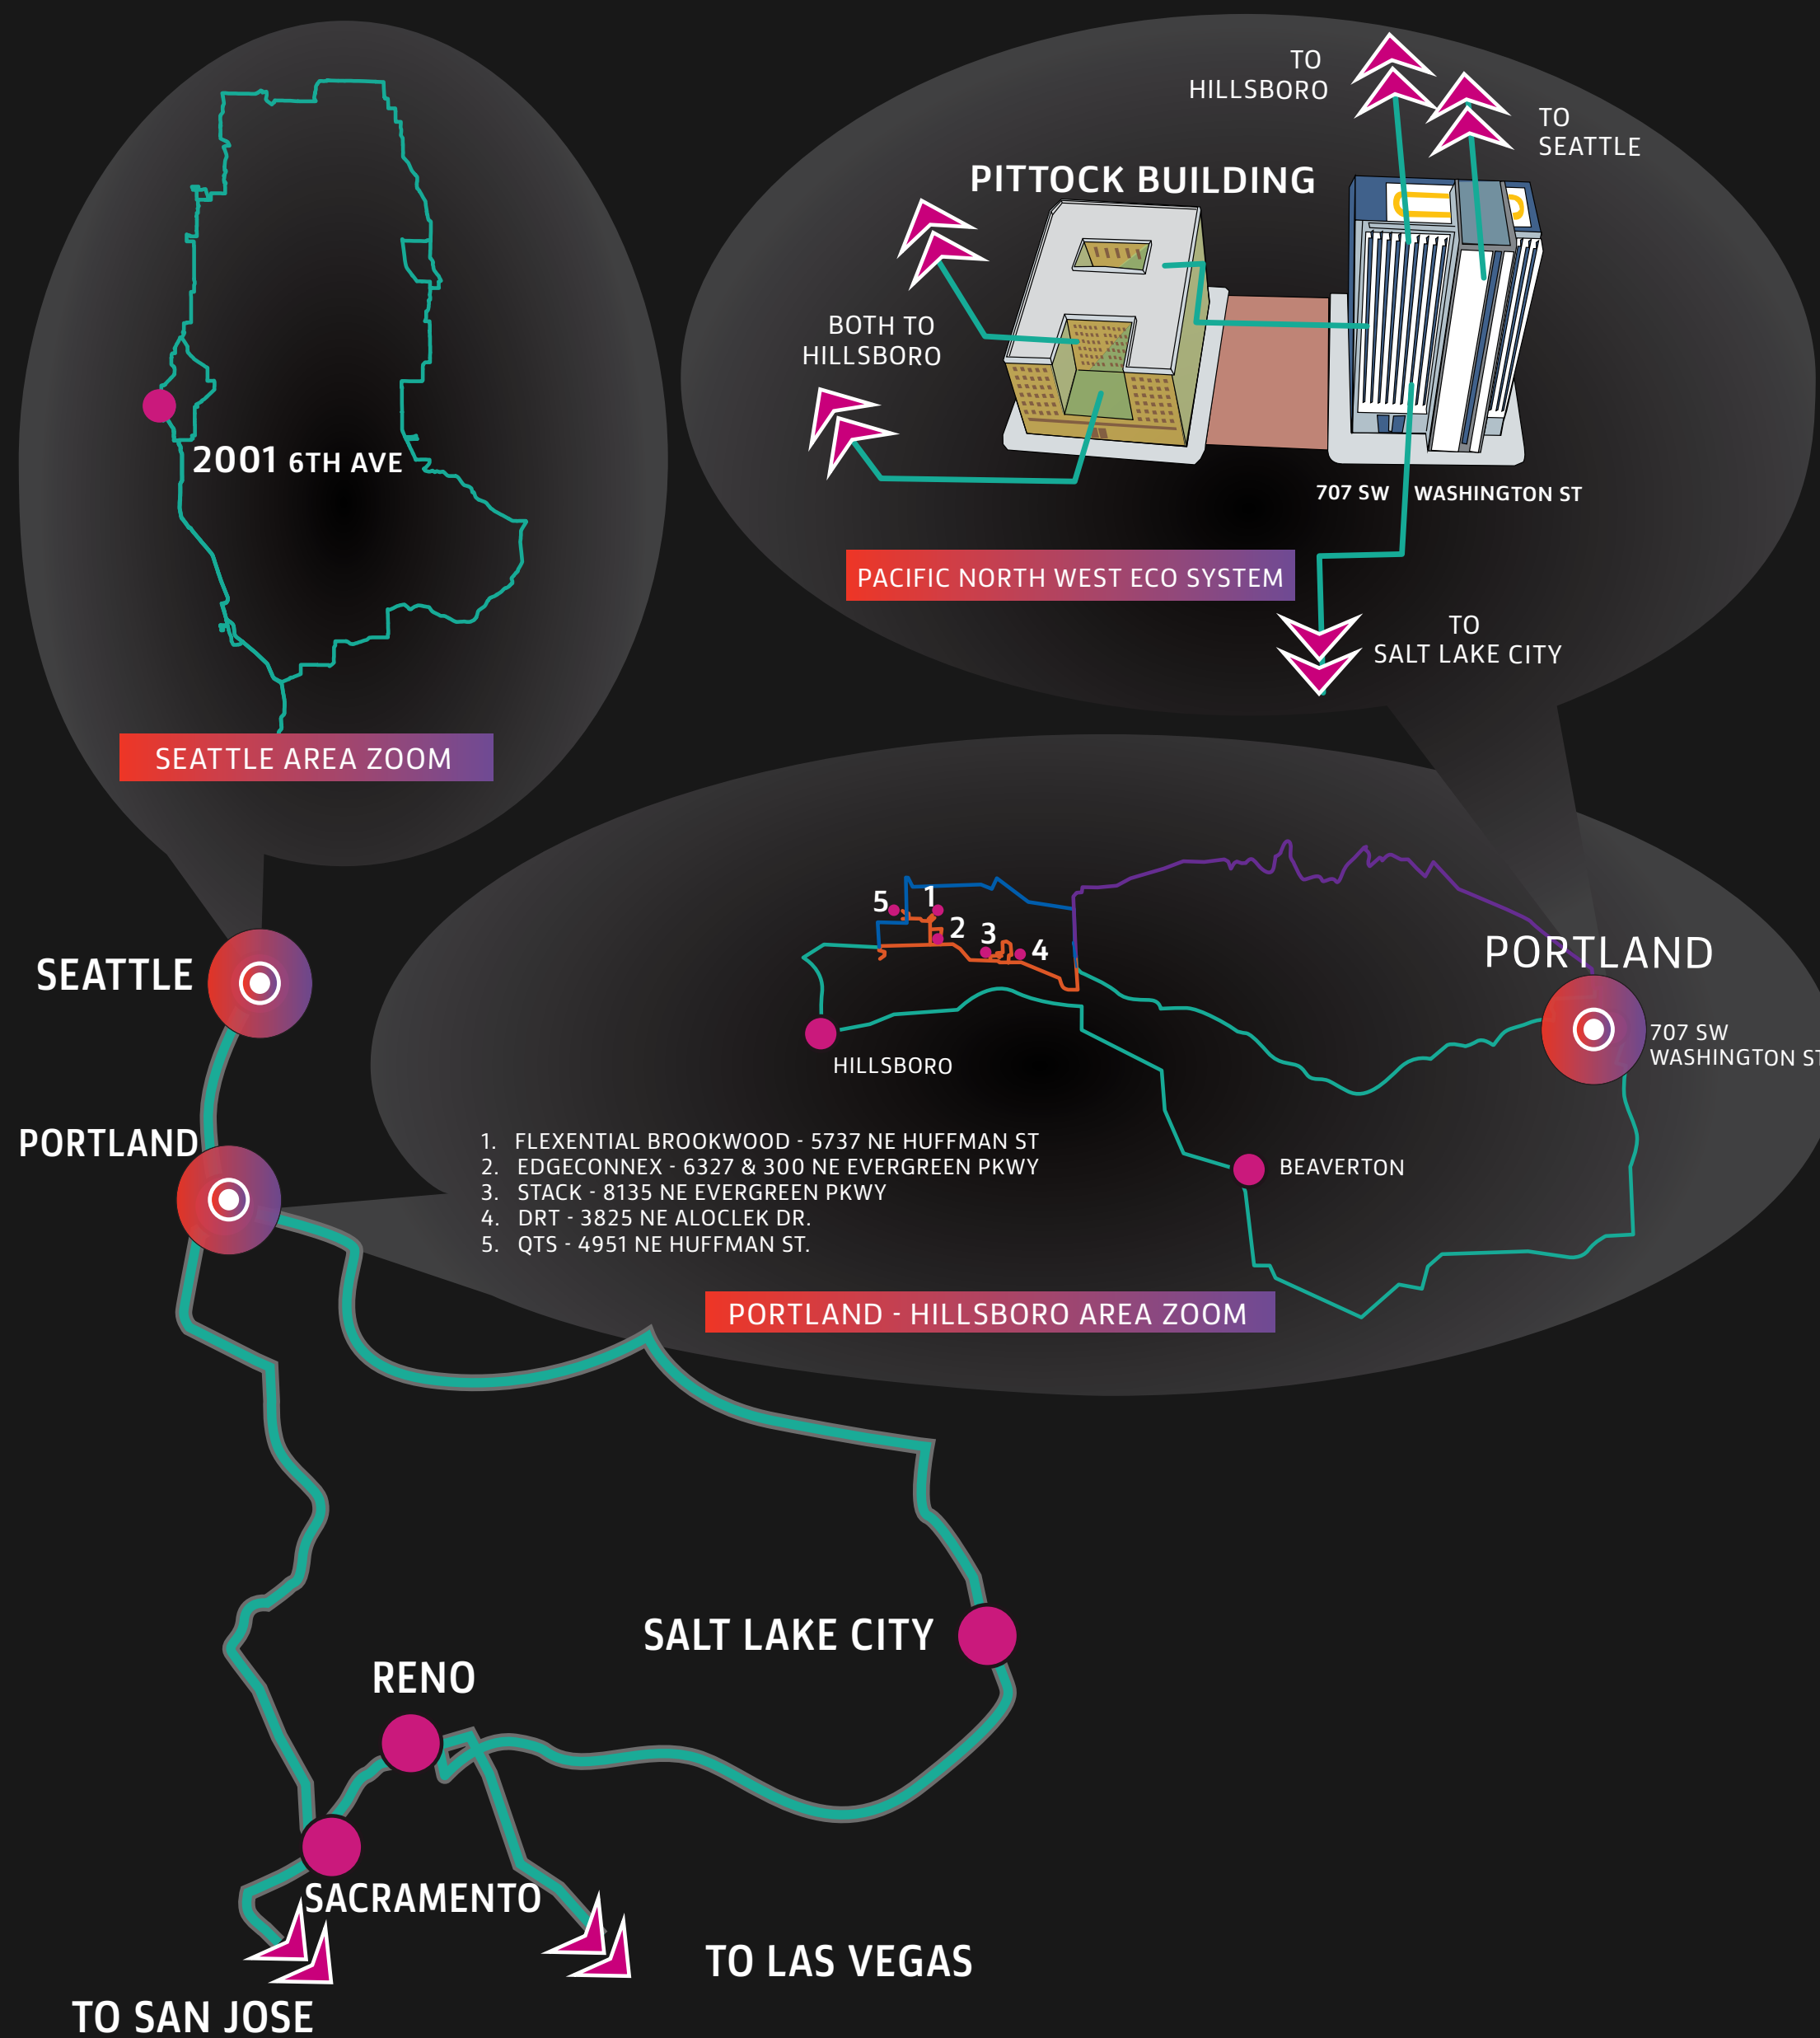

TENNESSEE
425 Duke Dr., Franklin - Flexential
500 W Sunnimit Hill Dr., Knoxville - Digital Crossing
2333 Lovell Rd., Knoxville - Windstream
112 Sixth St., Bristol - Windstream
78 W Virginia Ave., Memphis - Windstream
105 Westwood Pl., Nashville - Windstream

LEGEND

-  ACTIVE POP (POINT OF PRESENCE)
-  CORE NETWORK ACCESS POINT
-  DIA (DEDICATED INTERNET ACCESS) POP
-  CABLE LANDING STATION
-  REGIONAL NETWORK (ACTIVE)
-  CORE NETWORK (ACTIVE)
-  CORE NETWORK (IN PROGRESS)
-  ILEC (INCUMBENT LOCAL EXCHANGE CARRIER)

Build Partnerships
Pushing Strategic Partners to develop new technologies

174K+

Fiber Route Miles Nationwide

200K+

Serviceable Business Addresses

16K+

Fiber-Fed Buildings

PORTLAND, OR

JACKSONVILLE, FL

VIRGINIA BEACH / NEW YORK