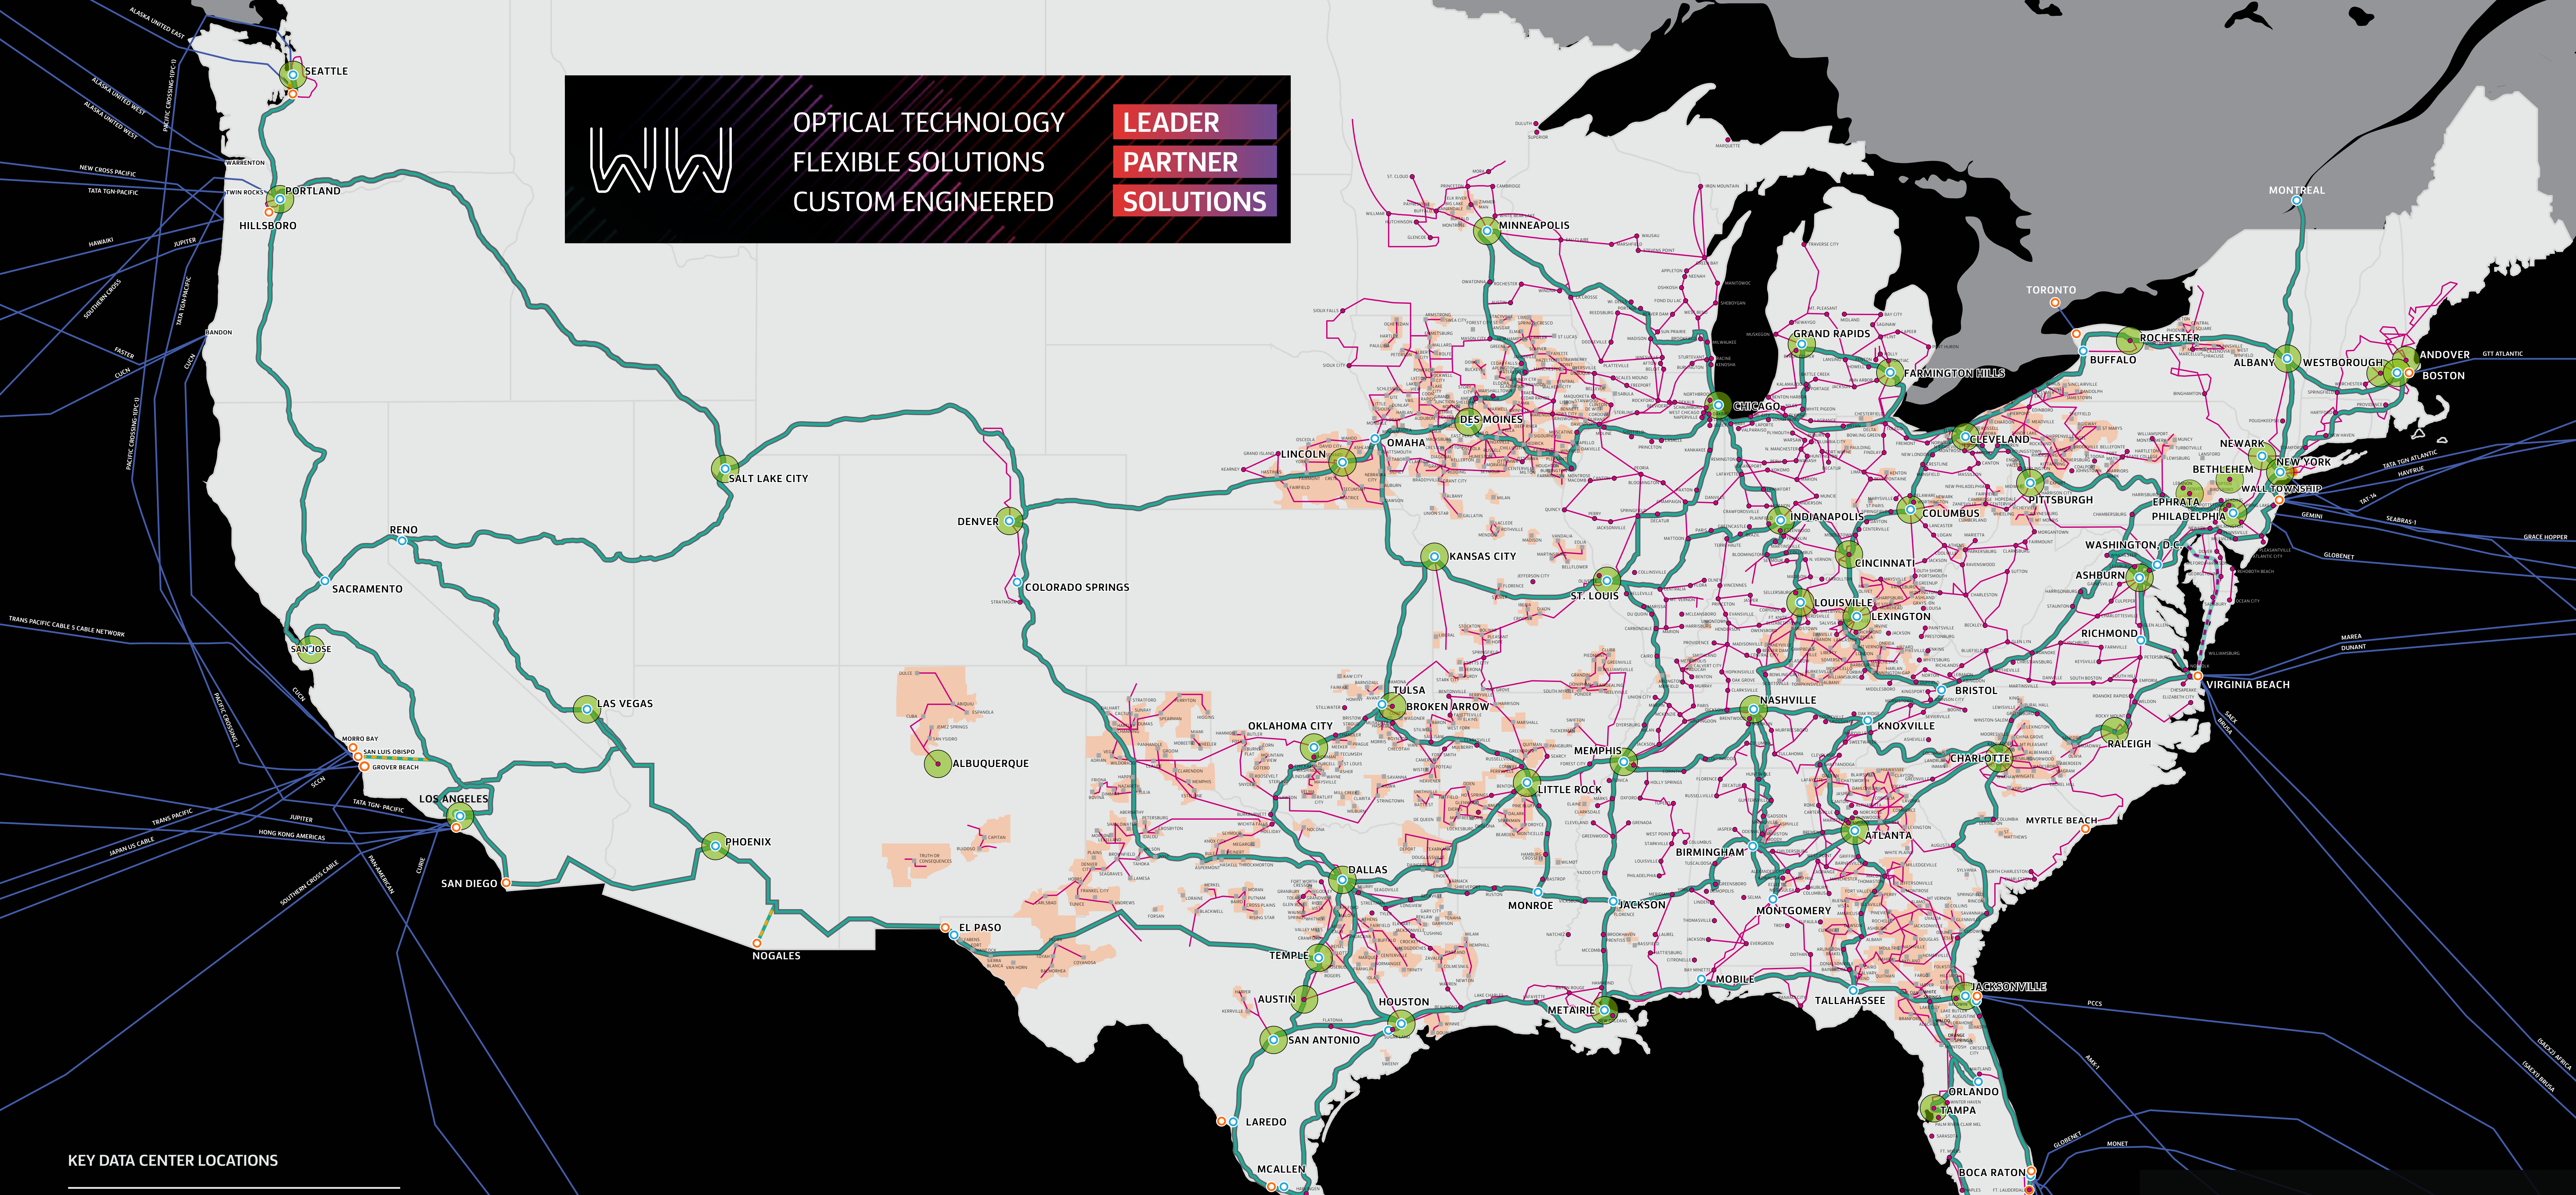

**OPTICAL TECHNOLOGY
FLEXIBLE SOLUTIONS
CUSTOM ENGINEERED**

**LEADER
PARTNER
SOLUTIONS**

KEY DATA CENTER LOCATIONS

ALABAMA
445 Dexter Ave., Montgomery - RSA
101 N. Franklin St., Mobile - Windstream

ARKANSAS
15707 Chenal Pkwy., Little Rock - TierPoint
4001 N Rodney Parham Rd., Little Rock - Windstream

ARIZONA
120 E. Van Buren St., Phoenix - Digital Realty, QTS
615 N. 48th St., Phoenix - Iron Mountain
3402 E. University Dr., Phoenix - PhoenixNAP
1710 E. Grant St., Phoenix - Windstream
3110 N. Central Ave., Phoenix - zColo
811 S. 16th St., Phoenix - Lumen

CALIFORNIA
530 W 6th St., Los Angeles - Windstream
600 W 7th St., Los Angeles - Equinix
624 S Grand Ave., Los Angeles - CoreSite
900 N Alameda St., Los Angeles - CoreSite
529 Bryant St., Palo Alto - Equinix
12270 World Trade Dr., San Diego - zColo
55 S. Market St., San Jose - CoreSite
9 & 11 Great Oaks Blvd., San Jose - Equinix

COLORADO
2975 Walnut Dr., Denver - Windstream
1780 Jet Stream Dr., Colorado Springs - Windstream

FLORIDA
4680 Conference Way S Boca Raton, FL - Equinix
6503 Rodgers Circle, Boca Raton - Telxius
421 W Church St., Jacksonville - Cologix
402 2nd Ave S, Jacksonville Beach - Telefonica
2850 Interstate Dr., Lakeland - Cologix
50 NE 9th St., Miami - Equinix
100 North Biscayne Blvd., Miami - Windstream
655 N. Franklin St., Tampa - 365 Data Centers

GEORGIA
1003 Donnelly Ave. SW, Atlanta - EdgeConneX

55 Marietta NW St., Atlanta - JTC Colo Atl
56 Marietta NW St., Atlanta - Digital Realty, Equinix
250 Williams St. NW, Atlanta - Digital Realty
1033 Jefferson St. NW, Atlanta - QTS
180 Peachtree St., Atlanta - Equinix
1 Switch Way (The Keep), Lithia Springs - Switch

ILLINOIS
350 E. Cermak Rd., Chicago - Digital Realty, Equinix
427 S. La Salle St., Chicago - CoreSite
840 S. Canal St., Chicago - ServerFarm
2800 S. Ashland Ave., Chicago - QTS
717 S Wells St., Chicago - Netrality Properties
1905 Lunt Avenue, Elk Grove Village - Equinix
9333, 9355 & 9377 Grand Ave., Franklin Park - Digital Realty
1808 Swift Dr., Oak Brook - zColo
2425 Busse Rd, Elk Grove Village, Cxytera - CCA

INDIANA
701 Congressional Blvd., Carmel - Expedient
2425 Technology Blvd., Columbus - Inmediom
701 W Henry St., Indianapolis - 365 Data Centers

IOWA
2701 Devils Glen Rd., Bettendorf - ColoHub
1205 Technology Pkwy., Cedar Falls - OneNeck
5055 REC Dr., Marion - Involla
390 N. Alices Rd., Mauckee - OneNeck
3540 SW 61ST St., Des Moines - Windstream

KANSAS
7945 Bond St., Lenexa - Windstream

KENTUCKY
7190 Industrial Rd., Florence - CyrusOne
752 Barret Ave., Louisville - Flexential
929 Mason Ave., Louisville - Windstream
400 Interstate Dr., Lakeland - Cologix
50 NE 9th St., Miami - Equinix
100 North Biscayne Blvd., Miami - Windstream
655 N. Franklin St., Tampa - 365 Data Centers

LOUISIANA
One Galleria Blvd., Metairie - Windstream
1140 Pecanland Rd., Monroe - Windstream